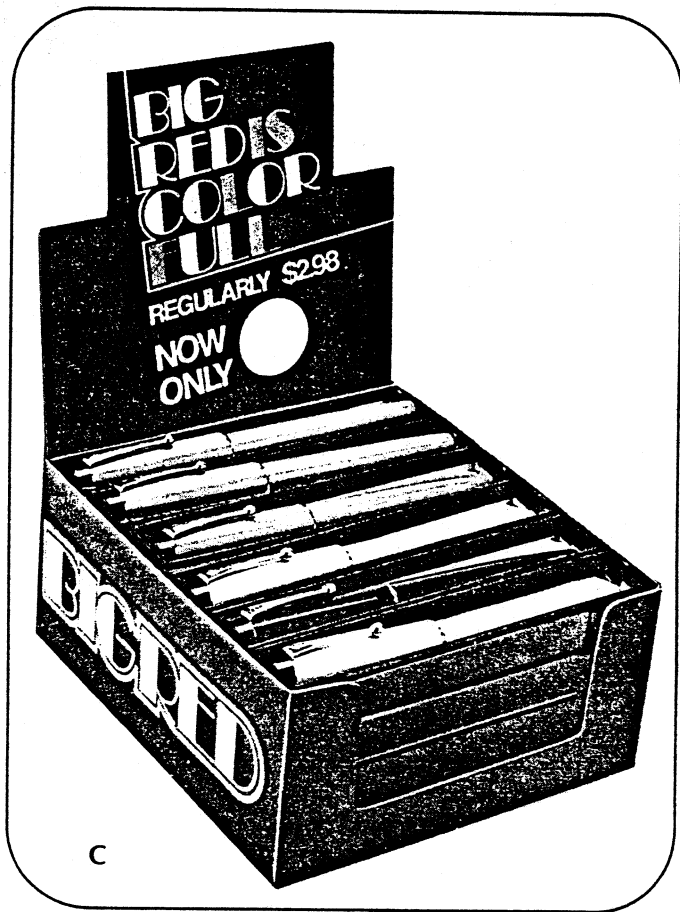

BIG RED

Ball Pen Assortments

A

C

B

A. Assortment No. 9-332-3(6)

12 pens, assorted colors, carded in shelf-pack dispenser.

Shipping weight: 12 oz.

Display dimensions: 12" x 5" x 7"

List price . . . $36.00

B. Assortment No. 9-984-3

48 pens, assorted colors, carded on wire rack.

Shipping weight: 6 lbs.

Display dimensions: 25½" x 11"

List price . . . $144.00

C. Assortment No. 9-334-2

24 pens, assorted colors, gift boxed in shipper-dispenser.

Shipping weight: 2½ lbs.

Display dimensions: 8¼" x 6½" x 6"

List price . . . $72.00